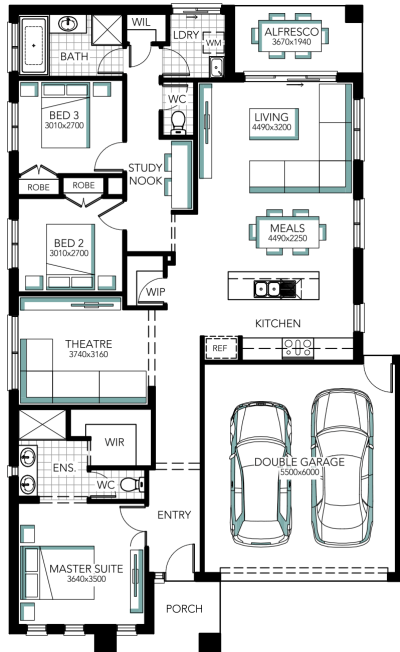

Barrington 20

Address

415 Yarrabee Park

Lot Width

14.00

Lot size

880.00 m²

House size

185.61 m²

Your Inclusions

- Enjoy the luxury of Essastone to your kitchen benchtops
- Beautiful Beaumont Tiles to your wet and dry area tiling
- Your home will stay cosy and warm with ducted gas heating and wall mounted control.
- Comfortable carpets and underlay to your bedrooms and lounge
- Seamless transition into your showers with tiled shower bases.
- 900mm stainless steel freestanding cooker and canopy rangehood for the Chef in the family.